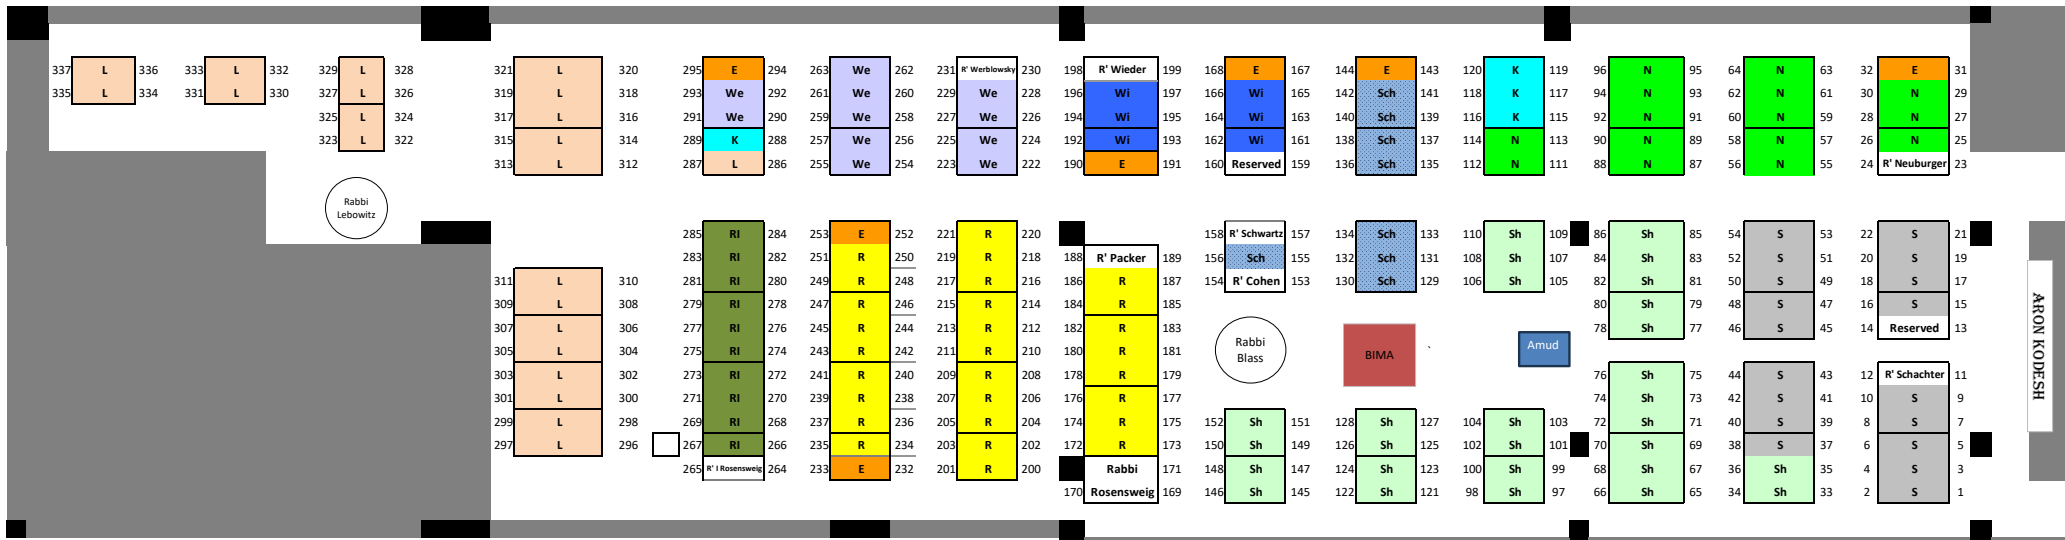

Shiur Location Chart — Glueck Beit Midrash — First Floor

| Shiur Location List | | | |
|---------------------|------------------|-----------------|------------------|
| Shiur | Beis Medrash | Shiur | Beis Medrash |
| R' Adler | Glueck 2nd floor | R' M Rosensweig | Glueck 1st floor |
| R' Belizon | Harry Fischel | R' Sarfaty | Klein Hall |
| R' Berman | Harry Fischel | R' H. Schachter | Glueck 1st floor |
| R' Ciment | Furst Hall 214 | R' Schnall | Harry Fischel |
| R' D Cohen | Klein Hall | R' Schwartz | Glueck 1st floor |
| R' Diamond | Glueck 2nd floor | R' Shulman | Glueck 1st floor |
| R' Feldman | Glueck 2nd floor | R' Simon | Klein Hall |
| R' Goldwicht | Harry Fischel | R' Sobolofsky | Harry Fischel |
| R' Hirsch | Glueck 2nd floor | R' Stein | Glueck 2nd floor |
| R' Ismach | Harry Fischel | R' Sultan | Klein Hall |
| R' Koenigsberg | Harry Fischel | R' Taubes | Harry Fischel |
| R' Kaminetzky | Harry Fischel | R' Twersky | Harry Fischel |
| Kollel | Harry Fischel | R' Weinberg | Harry Fischel |
| Kollel | Glueck 1st floor | R' Werblowsky | Glueck 1st floor |
| Kollel Elyon | Glueck 1st floor | R' Wieder | Glueck 1st floor |
| R' Neuberger | Glueck 1st floor | R' Wiederblank | Glueck 2nd floor |
| R' Rapp | Glueck 2nd floor | R' M. Willig | Glueck 2nd floor |
| R' Reichman | Glueck 1st floor | R' Y. Willig | Glueck 2nd floor |
| R' I Rosensweig | Glueck 1st floor | R' Zahrtz | Glueck 2nd floor |

Seating Procedures for the Harry Fischel and Jacob and Dreizel Glueck Batei Midrashot:

- Find your shiur's designated location
- Inform your Shiur Assistant or Rebbe that you need a seat
- Feel free to sit down within your shiur's location until official seats are assigned
- Your Shiur Assistant will assign you an official seat by the end of the first week
- Riets/Kollel and Kollel Elyon should avail themselves of seats by their shiur or in specially designated locations for the Kollel and Kollel Elyon members
- There are NO chazakot on seats from previous years