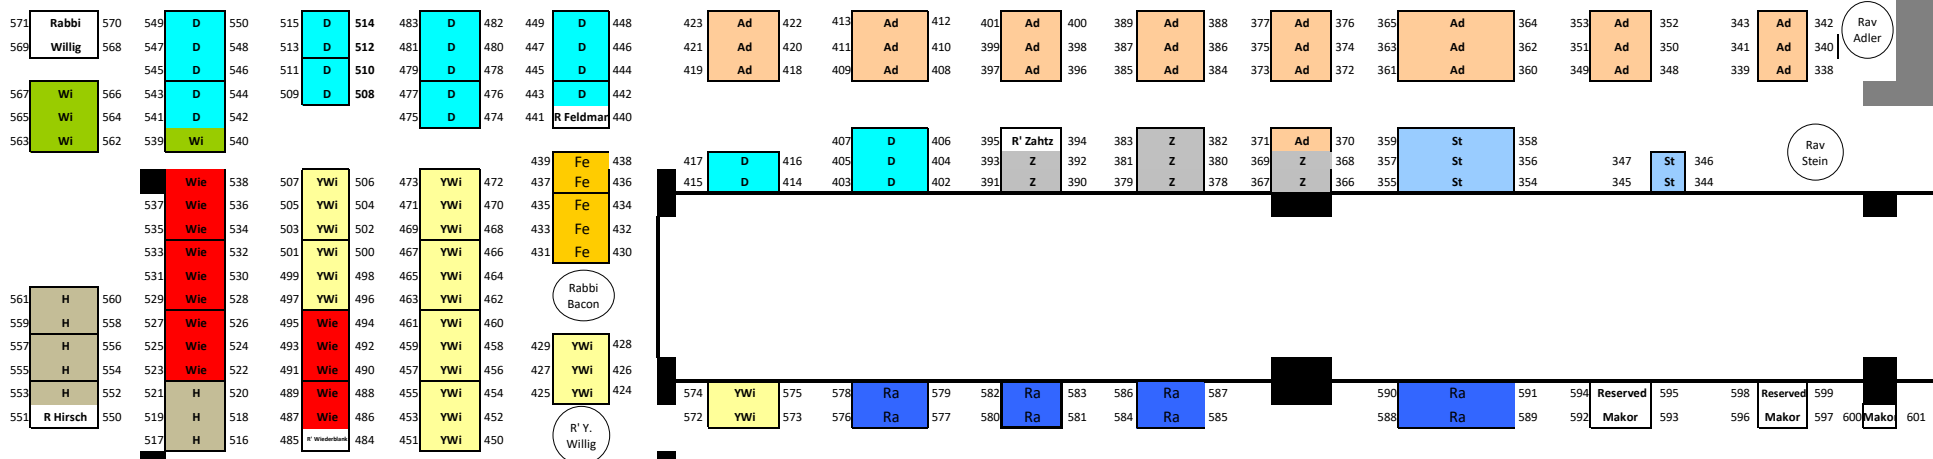

Shiur Location Chart -- Glueck Beit Midrash -- Second Floor

Shiur Location List		Shiur Location List	
Shiur	Beis Medrash	Shiur	Beis Medrash
R' Adler	Glueck 2nd floor	R' M Rosensweig	Glueck 1st floor
R' Belizon	Harry Fischel	R' Sarfaty	Klein Hall
R' Berman	Harry Fischel	R' H. Schachter	Glueck 1st floor
R' Ciment	Furst Hall 214	R' Schnall	Harry Fischel
R' D Cohen	Klein Hall	R' Schwartz	Glueck 1st floor
R' Diamond	Glueck 2nd floor	R' Shulman	Glueck 1st floor
R' Feldman	Glueck 2nd floor	R' Simon	Klein Hall
R' Goldwicht	Harry Fischel	R' Sobolofsky	Harry Fischel
R' Hirsch	Glueck 2nd floor	R' Stein	Glueck 2nd floor
R' Ismach	Harry Fischel	R' Sultan	Klein Hall
R' Koenigsberg	Harry Fischel	R' Taubes	Harry Fischel
R' Kaminetzky	Harry Fischel	R' Twersky	Harry Fischel
Kollel	Harry Fischel	R' Weinberg	Harry Fischel
Kollel	Glueck 1st floor	R' Werblowsky	Glueck 1st floor
Kollel Elyon	Glueck 1st floor	R' Wieder	Glueck 1st floor
R' Neuburger	Glueck 1st floor	R' Wiederblank	Glueck 2nd floor
R' Rapp	Glueck 2nd floor	R' M. Willig	Glueck 2nd floor
R' Reichman	Glueck 1st floor	R' Y. Willig	Glueck 2nd floor
R' I Rosensweig	Glueck 1st floor	R' Zahrtz	Glueck 2nd floor

THE KEY			
Ad	R' Adler	St	R' Stein
D	R Diamond	Wie	R' Wiederblank
Fe	R' Feldman	Yw	R' Y. Willig
H	R' Hirsch	Wi	R' M. Willig
Ra	R' Rapp	Z	R' Zahrtz

Seating Procedures for the Harry Fischel and Jacob and Dreizel Glueck Batei Midrashot:

- Find your shiur's designated location
- Inform your Shiur Assistant or Rebbe that you need a seat
- Feel free to sit down within your shiur's location until official seats are assigned
- Your Shiur Assistant will assign you an official seat by the end of the first week
- Riets/Kollel and Kollel Elyon should avail themselves of seats by their shiur or in specially designated locations for the Kollel and Kollel Elyon members
- There are NO chazakot on seats from previous years