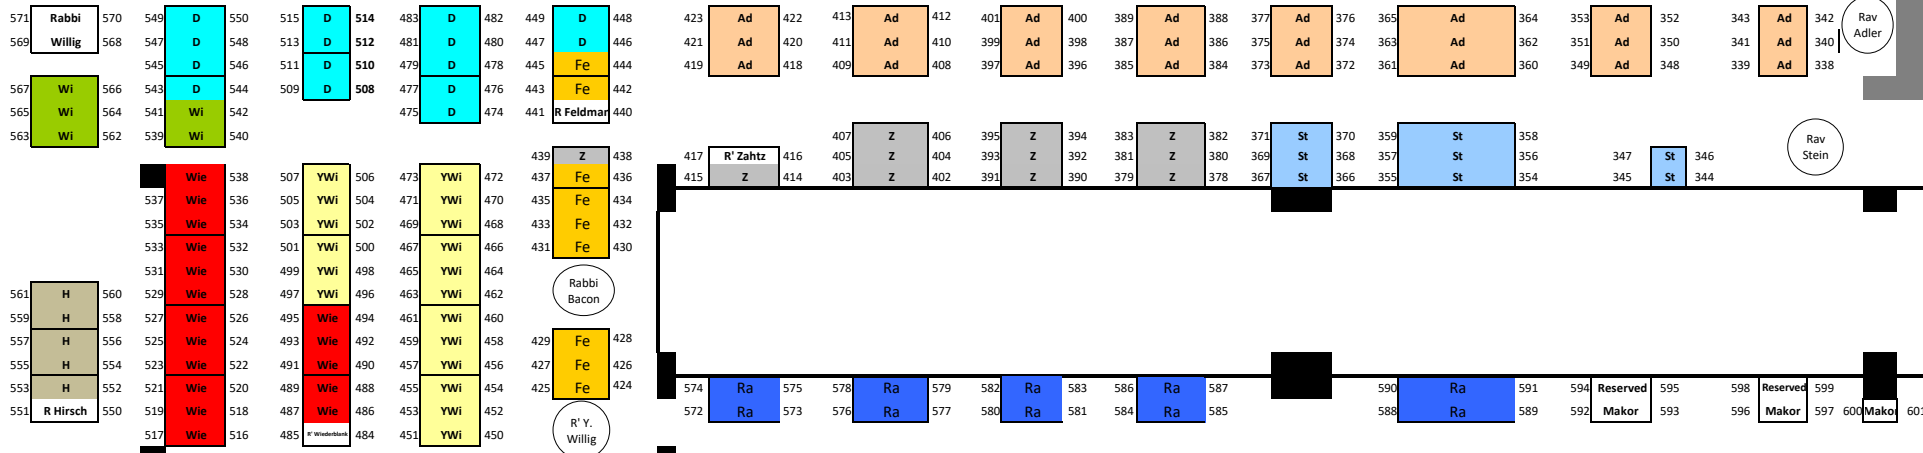

Shiur Location Chart -- Glueck Beit Midrash -- Second Floor

Shiur Location List			
Shiur	Beis Medrash	Shiur	Beis Medrash
R' Adler	Glueck 2nd floor	R' M. Willig	Glueck 2nd floor
R' Belizon	Harry Fischel	R' M. Willig	Glueck 2nd floor
R' Berman	Harry Fischel	R' M. Willig	Glueck 2nd floor
R' Ciment	Furst Hall 214	R' M. Willig	Glueck 2nd floor
R' D. Cohen	Klein Hall	R' M. Willig	Glueck 2nd floor
R' Diamond	Glueck 2nd floor	R' M. Willig	Glueck 2nd floor
R' Feldman	Glueck 2nd floor	R' M. Willig	Glueck 2nd floor
R' Goldwicht	Harry Fischel	R' M. Willig	Glueck 2nd floor
R' Hirsch	Glueck 2nd floor	R' M. Willig	Glueck 2nd floor
R' Ismach	Harry Fischel	R' M. Willig	Glueck 2nd floor
R' Koenigsberg	Harry Fischel	R' M. Willig	Glueck 2nd floor
Kollel	Harry Fischel	R' M. Willig	Glueck 2nd floor
Kollel	Glueck 1st floor	R' M. Willig	Glueck 2nd floor
Kollel Elyon	Glueck 1st floor	R' M. Willig	Glueck 2nd floor
R' Neuburger	Glueck 1st floor	R' M. Willig	Glueck 2nd floor
R' Rapp	Glueck 2nd floor	R' M. Willig	Glueck 2nd floor
R' Reichman	Glueck 1st floor	R' M. Willig	Glueck 2nd floor
R' I. Rosensweig	Glueck 1st floor	R' M. Willig	Glueck 2nd floor

THE KEY			
Ad	R' Adler	St	R' Stein
D	R' Diamond	Wie	R' Wiederblank
Fe	R' Feldman	YWi	R' Y. Willig
H	R' Hirsch	Wi	R' M. Willig
Ra	R' Rapp	Z	R' Zahtz

Seating Procedures for the Harry Fischel and Jacob and Dreizel Glueck Batei Midrashot:

- Find your shiur's designated location
- Inform your Shiur Assistant or Rebbe that you need a seat
- Feel free to sit down within your shiur's location until official seats are assigned
- Your Shiur Assistant will assign you an official seat by the end of the first week
- Riets/Kollel and Kollel Elyon should avail themselves of seats by their shiur or in specially designated locations for the Kollel and Kollel Elyon members
- There are NO chazakot on seats from previous years