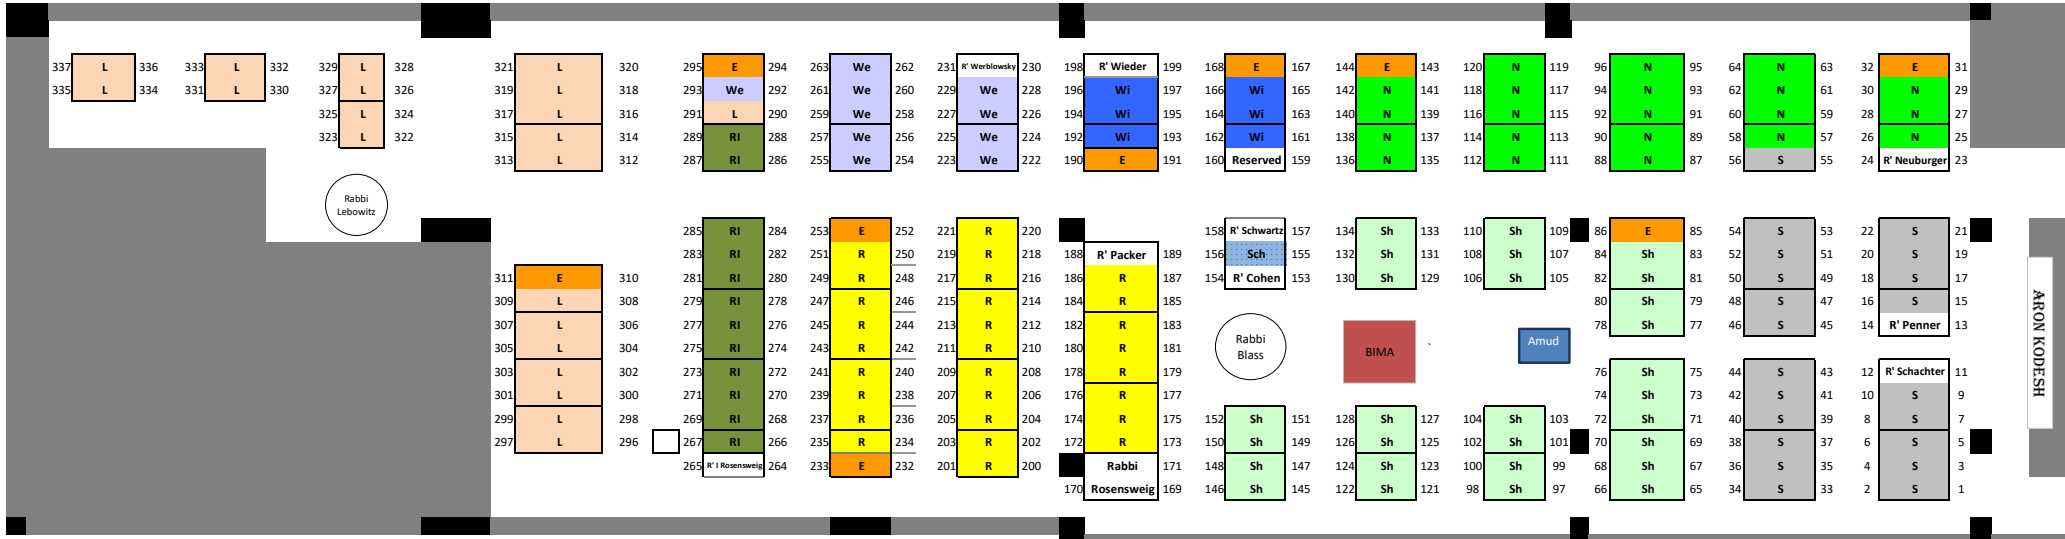

Shiur Location Chart — Glueck Beit Midrash — First Floor

Shiur Location List			
Shiur	Beis Medrash	Shiur	Beis Medrash
R' Adler	Glueck 2nd floor	R' M. Rosensweig	Glueck 1st floor
R' Belizon	Harry Fischel	R' Sarfaty	Klein Hall
R' Berman	Harry Fischel	R' H. Schachter	Glueck 1st floor
R' Ciment	Furst Hall 214	R' Schnall	Harry Fischel
R' D Cohen	Klein Hall	R' Schwartz	Glueck 1st floor
R' Diamond	Glueck 2nd floor	R' Shulman	Glueck 1st floor
R' Feldman	Glueck 2nd floor	R' Simon	Klein Hall
R' Goldwicht	Harry Fischel	R' Sobolofsky	Harry Fischel
R' Hirsch	Glueck 2nd floor	R' Stein	Glueck 2nd floor
R' Ismach	Harry Fischel	R' Taubes	Harry Fischel
R' Koenigsberg	Harry Fischel	R' Twersky	Harry Fischel
Kollel	Harry Fischel	R' Weinberg	Harry Fischel
Kollel	Glueck 1st floor	R' Werblowsky	Glueck 1st floor
Kollel Elyon	Glueck 1st floor	R' Wieder	Glueck 1st floor
R' Neuburger	Glueck 1st floor	R' Wiederblank	Glueck 2nd floor
R' Rapp	Glueck 2nd floor	R' M. Willig	Glueck 2nd floor
R' Reichman	Glueck 1st floor	R' Y. Willig	Glueck 2nd floor
R' I Rosensweig	Glueck 1st floor	R' Zahatz	Glueck 2nd floor