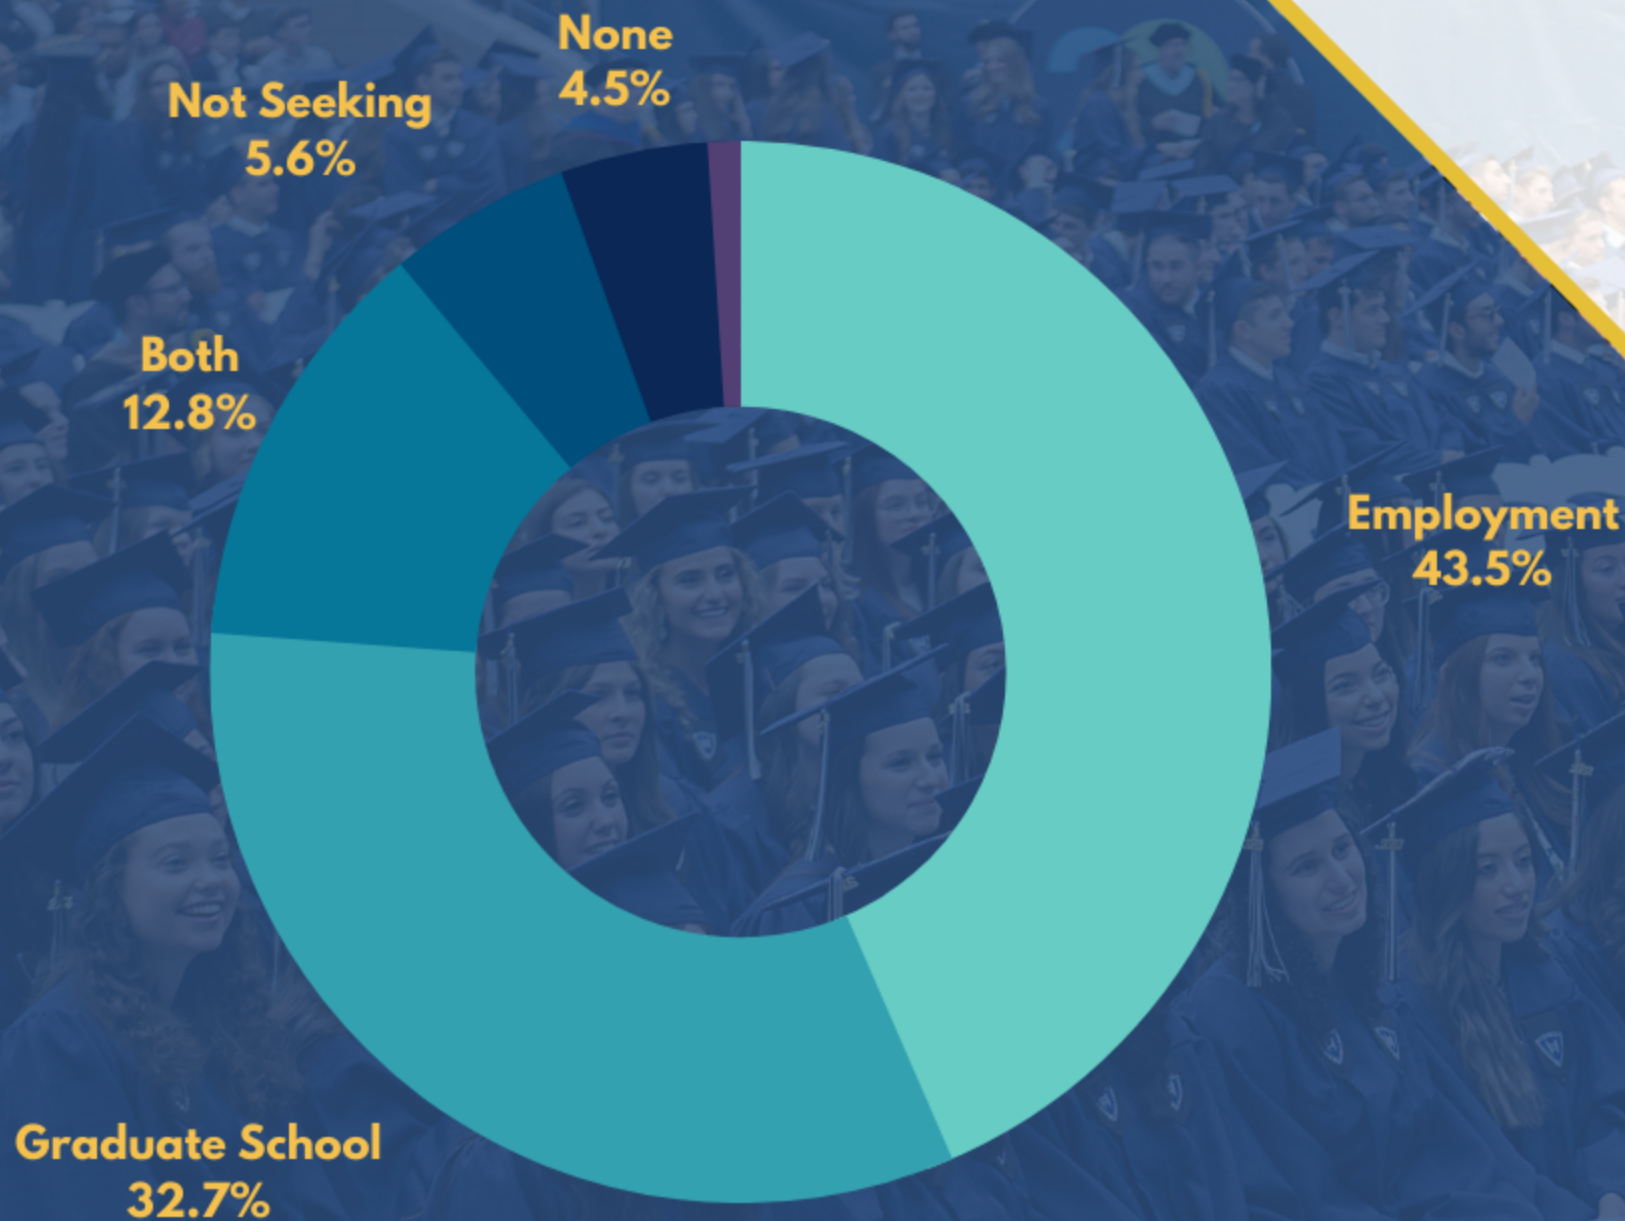

# CLASS OF 2021 POST-GRADUATION DESTINATIONS SURVEY

**95.5%**  
of graduates  
have post-graduation destinations

## Top Areas of Graduate Study

1. Law
2. Social Work
3. Nursing
4. Medical
5. Dental
6. Jewish Studies

**83%**  
of graduates  
believe destination is  
strongly or moderately  
related to field of  
interest